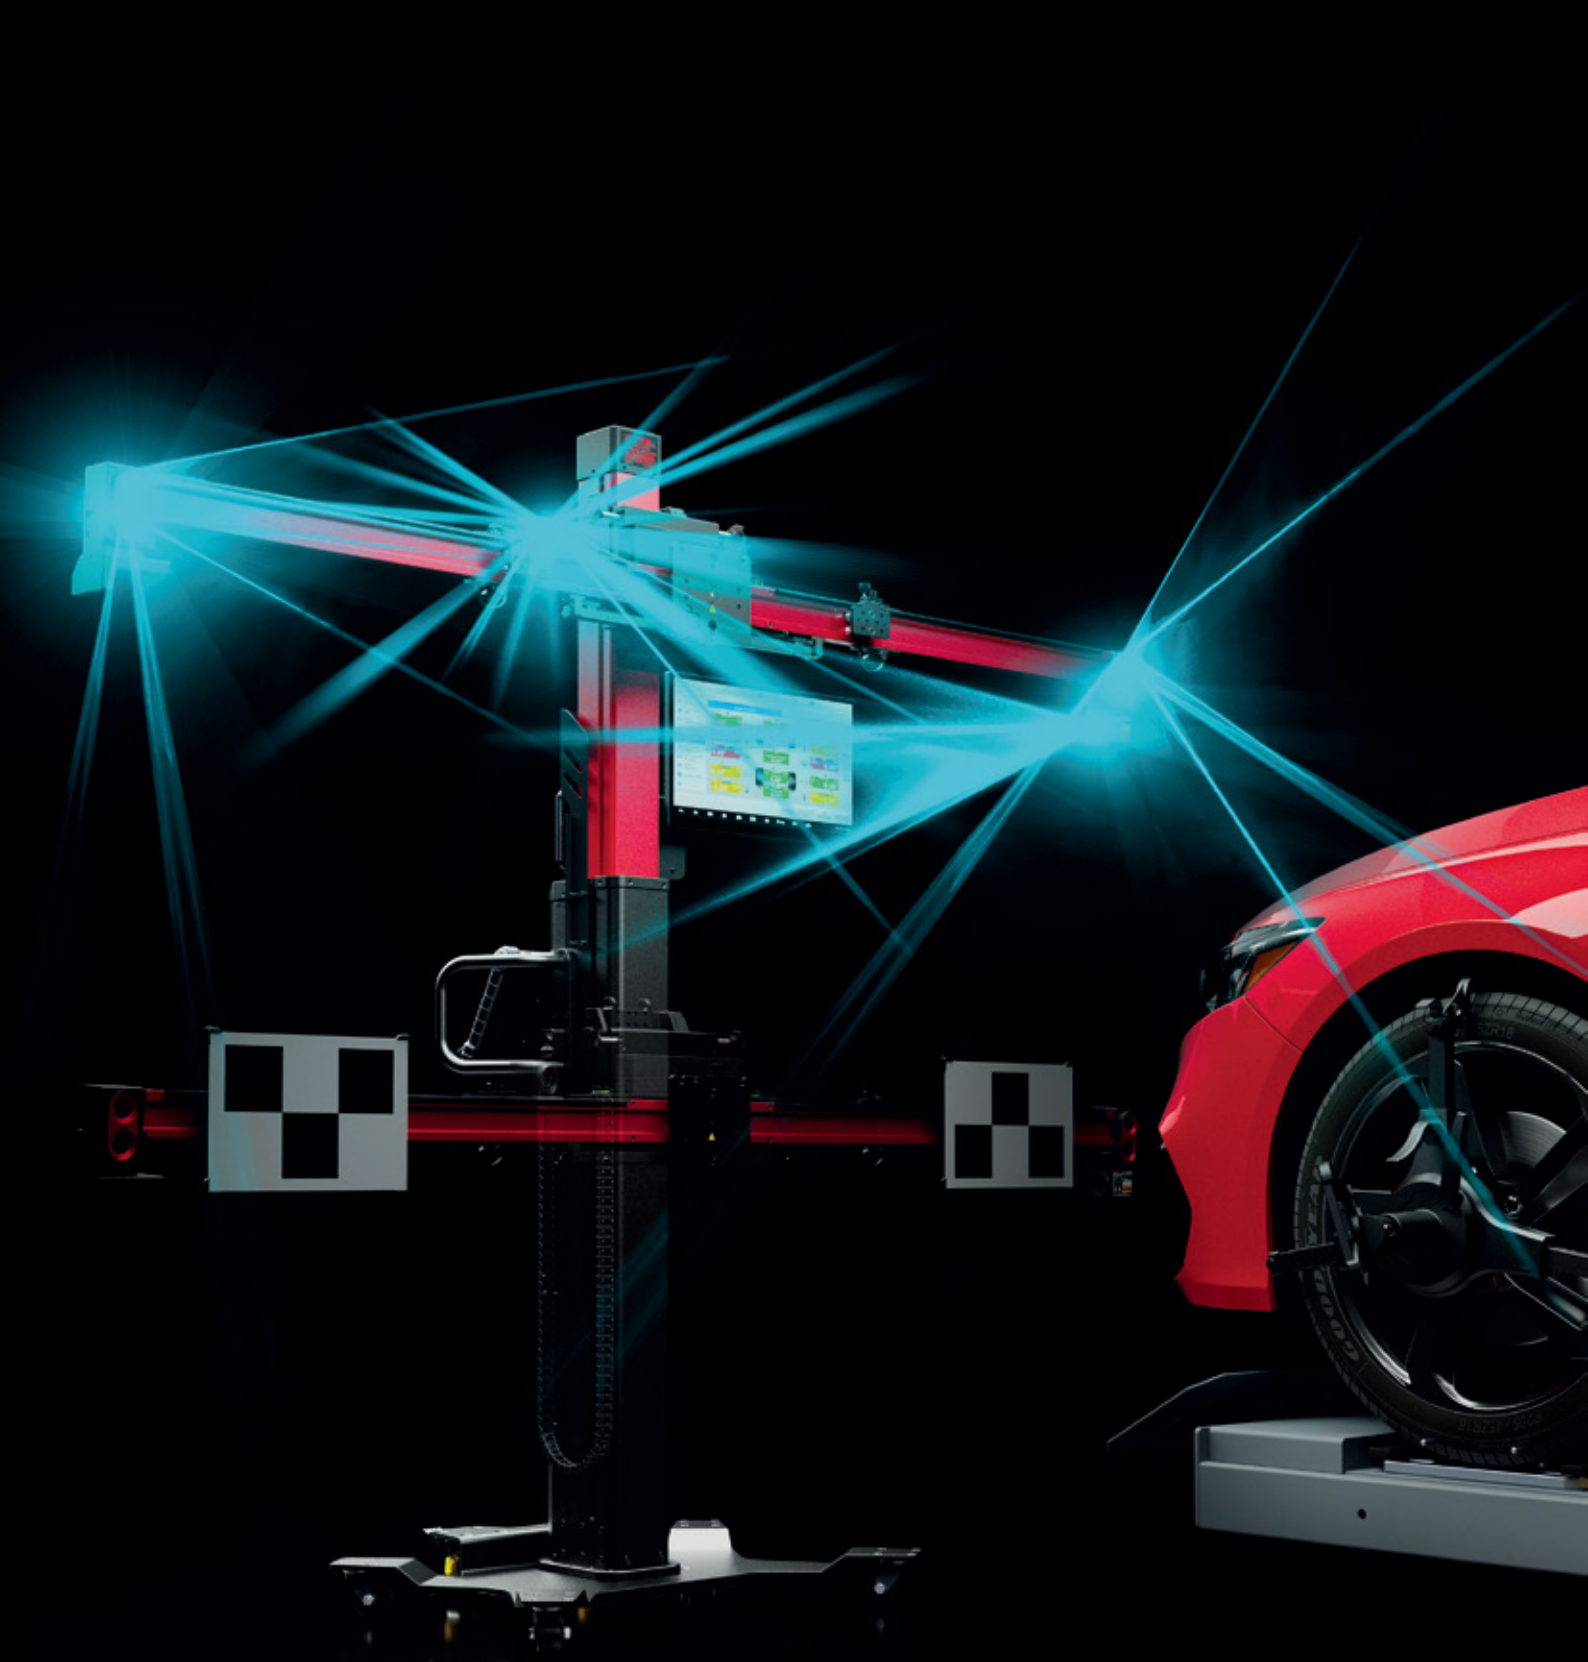

MAXISYS **IA900WA**
TIRE CLAMPS VERSION