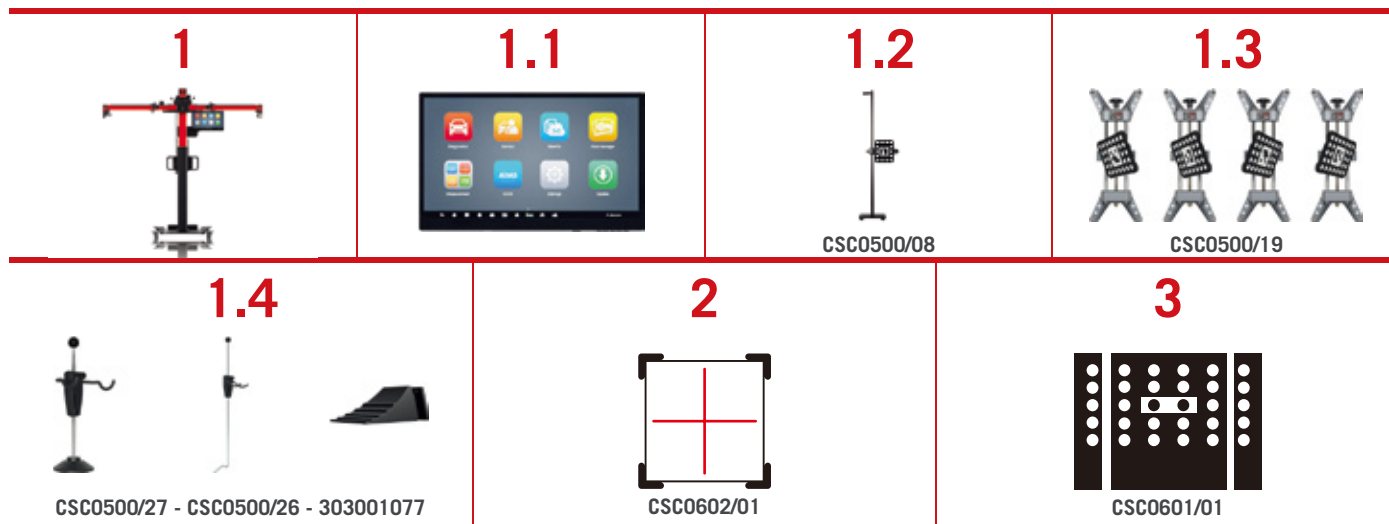

To enable wheel alignment e ADAS calibration function, MaxiSys IA900WA Activation Card must be ordered.

900011351

IA900WA FULL KIT PLUS
Distributor Price

IA900WA FULL KIT PLUS
Price List

€ 23.200

MAXISYS IA900WA

WHEEL CLAMPS VERSION

MAXISYS IA900WA BASIC KIT

INCLUDES

- | | |
|------------|--|
| 1 | IA900WA kit |
| 1.1 | 24" touchscreen monitor |
| 1.2 | Distance target |
| 1.3 | 4 wheel clamps |
| 1.4 | Steering wheel blocker - Brake block - Wedge block |
| 2 | ACC Calibration Mirror |
| 3 | LDW Target board Volkswagen |