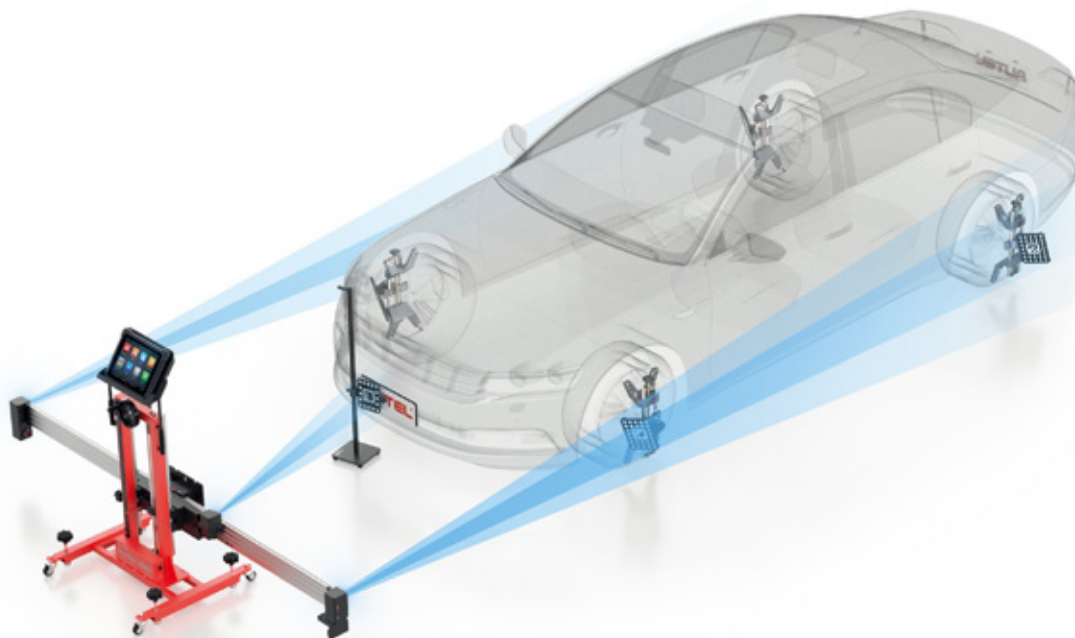

WARNING: All the components of the list cannot be sold individually. The BASIC KIT and FULL KIT packages do not include the diagnostic tool. To use the MaxiSys ADAS systems it is necessary to have a diagnostic tool from the MaxiSys line. To enable ADAS calibration function, ADAS Activation Card must be ordered.