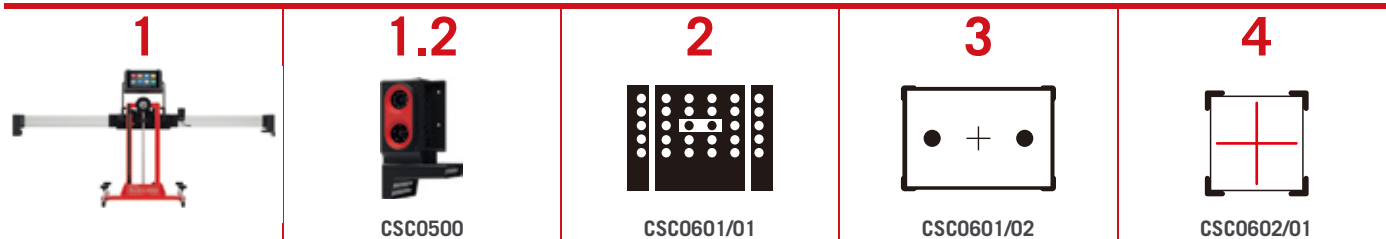

IA800 ADAS CALIBRATION **BASIC KIT**

INCLUDES

IA800 ADAS CALIBRATION BASIC KIT

1	IA800 ADAS frame (2nd gen.)
1.2	IA800 Camera Kit
2	LDW Target Board Volkswagen
3	LDW Target Board Mercedes
4	ACC Calibration Mirror

900010963

IA800 BASIC KIT
Distributor Price

IA800 BASIC KIT
Price List

€ 11.300