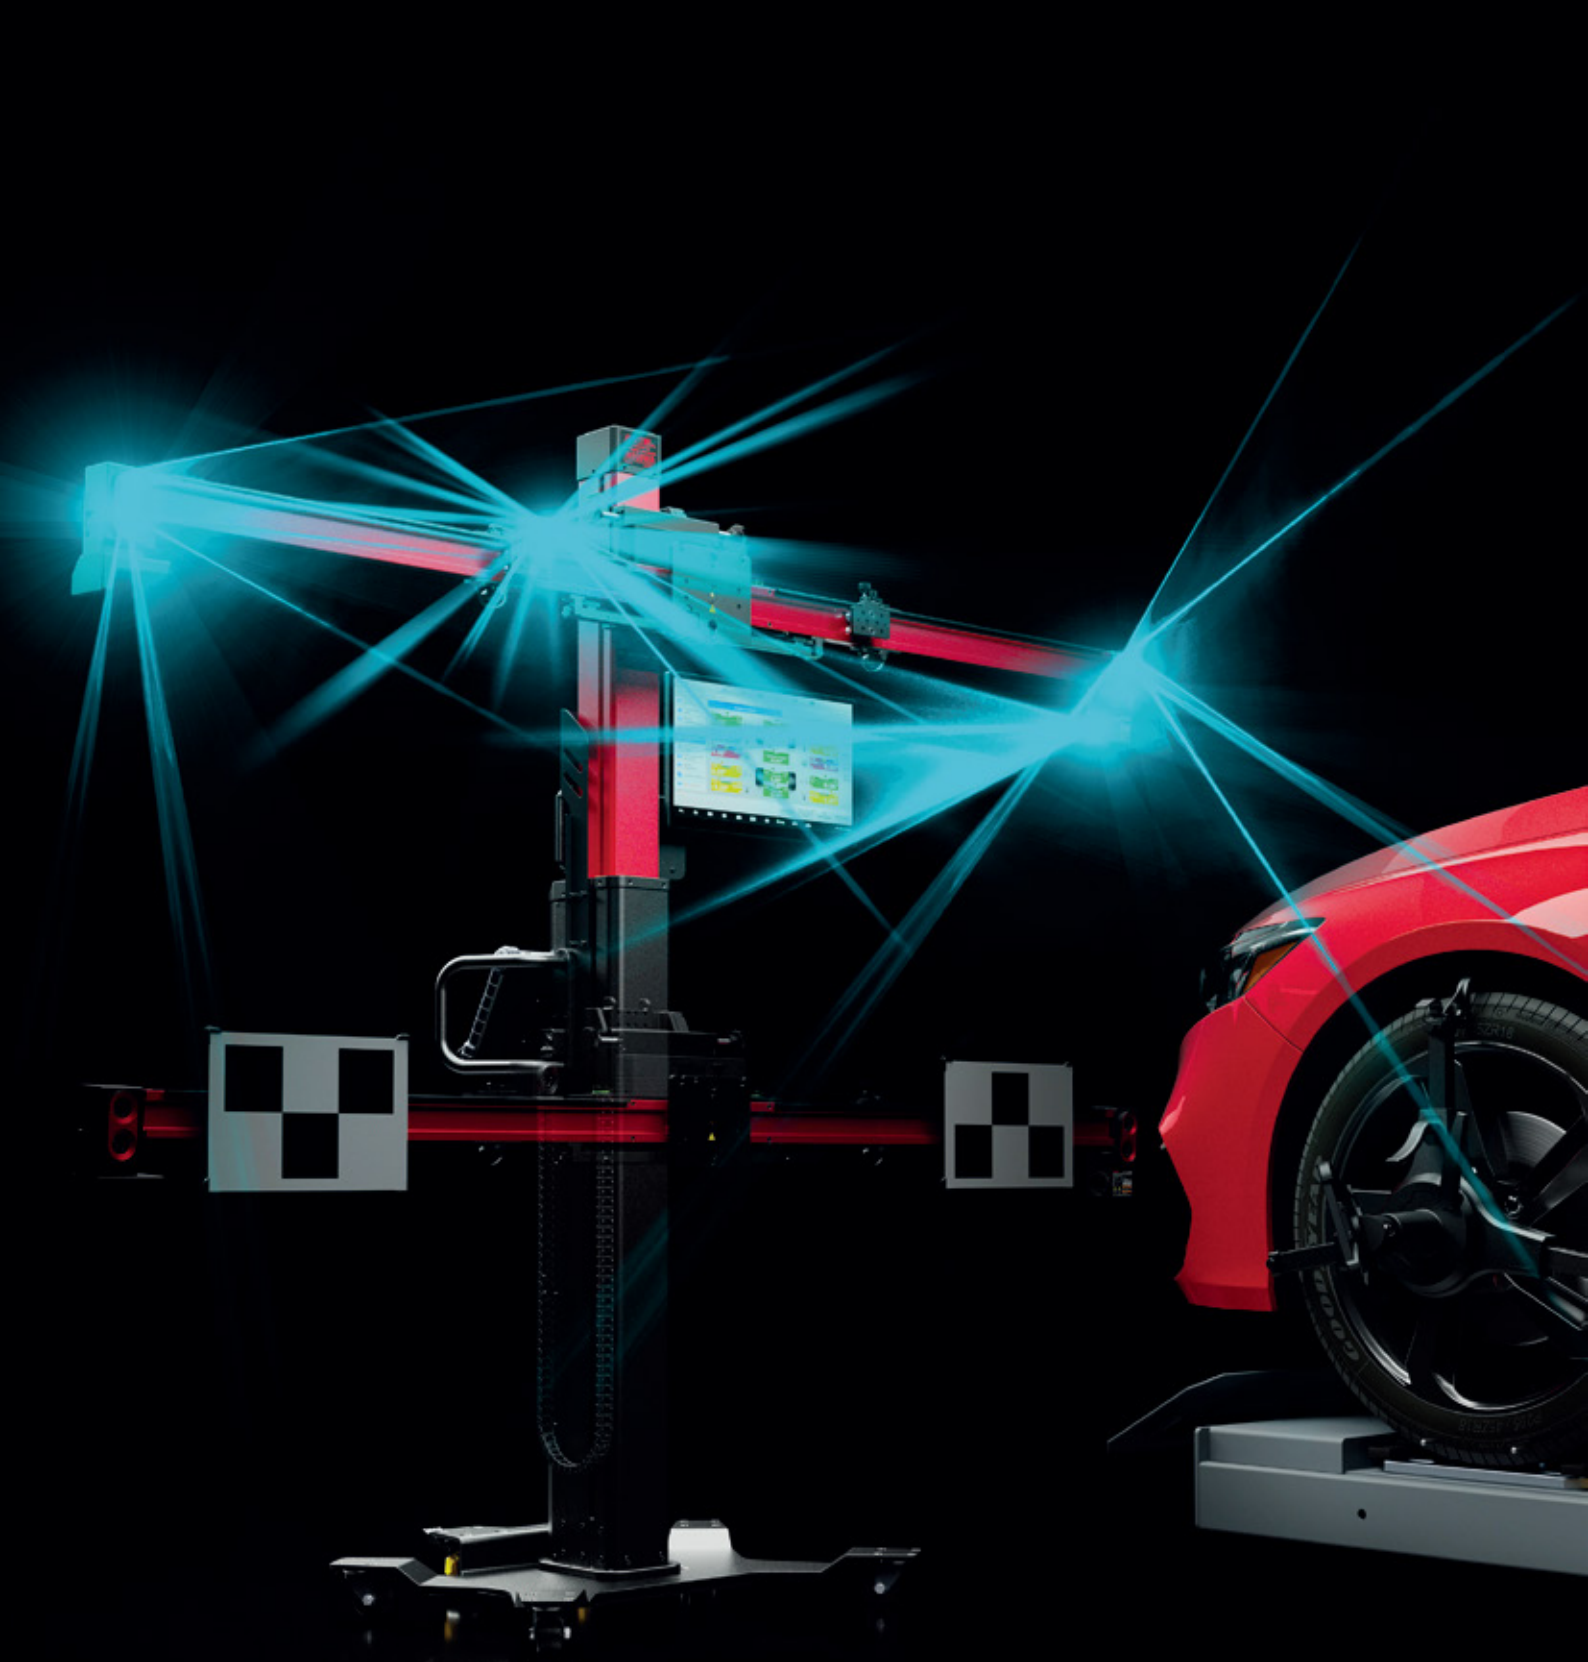

MAXISYS IA900WA - TIRE VERSION FULL KIT PLUS

 1	 1.1	 1.2 CSC0500/08	 1.3 100002747	 1.4 CSC0500/27 - CSC0500/26 - 303001077	
 2 CSC0602/01	 3 CSC0601/01	 4 CSC0601/02	 5 CSC0601/03	 6 CSC0601/05	 7 CSC0601/06
 8 CSC0601/07	 9 CSC0601/08	 10 CSC0601/09	 11 CSC0601/11	 12 CSC0601/15	 13 CSC0601/04
 14 CSC0601/12	 15 CSC0601/13	 16 CSC0601/14	 17 CSC0601/19	 18 CSC0601/22	 19 CSC0701/23

INCLUDES

1	IA900WA kit	4	Mercedes LDW System	
1.1	24" touchscreen monitor	5	Nissan LDW System	
BASIC KIT ADAS	1.2	Distance target	6	Honda LDW System
	1.3	4 Tyre clamps	7	Nissan, Infiniti LDW System
	1.4	Steering wheel blocker - Brake lock - Wedge lock	9	Honda LDW System
	2	ACC Calibration Mirror	10	Hyundai/Kia LDW Pattern
CLCLK - MA600 100001280	3	LDW Target board Volkswagen	11	Toyota/Lexus LDW System
	8	Hyundai/Kia/Jeep/Fiat LDW Pattern	12	Toyota/Lexus LDW System
	16	Subaru Lane Keep Canvas pattern	13	Mercedes/Nissan LDW II Target board
			14	Mazda LDW I Target board
			15	Mazda LDW II Target board
			17	Mercedes LDW II Target board
			18	Mitsubishi LDW Target board
			19	Hyundai/Kia LDW AIDS Target

CSCBOX - MA600
100001281

WARNING: All the components of the list **cannot be sold** individually. The BASIC KIT and FULL KIT packages do not include the diagnostic tool. MaxiSys IA900WA systems works with MaxiSys Ultra, MaxiSys 909, MaxiSys 919 and MaxiSys Ultra ADAS (already equipped with MaxiSys IA900WA activation kit).

To enable wheel alignment e ADAS calibration function, MaxiSys IA900WA Activation Card must be ordered.

900011351

IA900WA FULL KIT PLUS
Distributor Price

IA900WA FULL KIT PLUS
Price List

€ 23.200

MAXISYS IA900WA

WHEEL CLAMPS VERSION